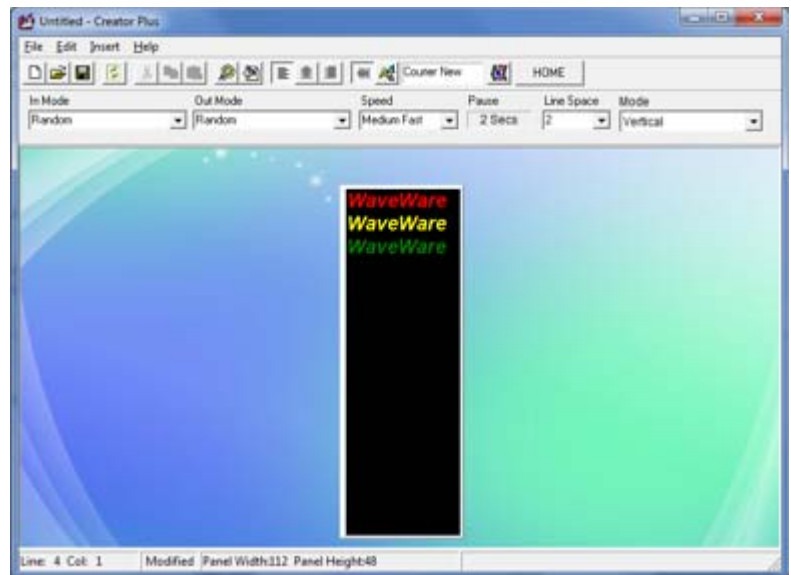

Electro-Matic Indoor LED Displays

Visions Play Software

Visions Play Proprietary Software gives you the ability to Add, Edit and Preview your Display Messages with its Easy-to-use Format. Visions Play Software allows you to Create, Manage and Display Thousands of Messages assuring your Announcements are noticed by your Audience.

Visions Play

Capabilities Include:

- Eight Standard Fonts
- Use Window Based Fonts
- 48 Different Modes of Showing Content in Addition to Scrolling Large Continuous Messages
- 7 Message Moving Speeds
- Pause Periods from 0 Seconds to 60 Minutes
- Display Time and or Date
- Schedule Messages by Specific Time, Day and Date Range
- Unique Counter Function lets you Count up or down to Specific Dates or Events

Creator Plus

Visions Play Software includes “Creator Plus” for the Creation of Messages.

You can Design your Messages with:

- Color
- Fonts
- Set Speeds
- Line Spaces
- Modes and more

Use the Simulator to Review your Messages for how they will be seen on the LED Display.