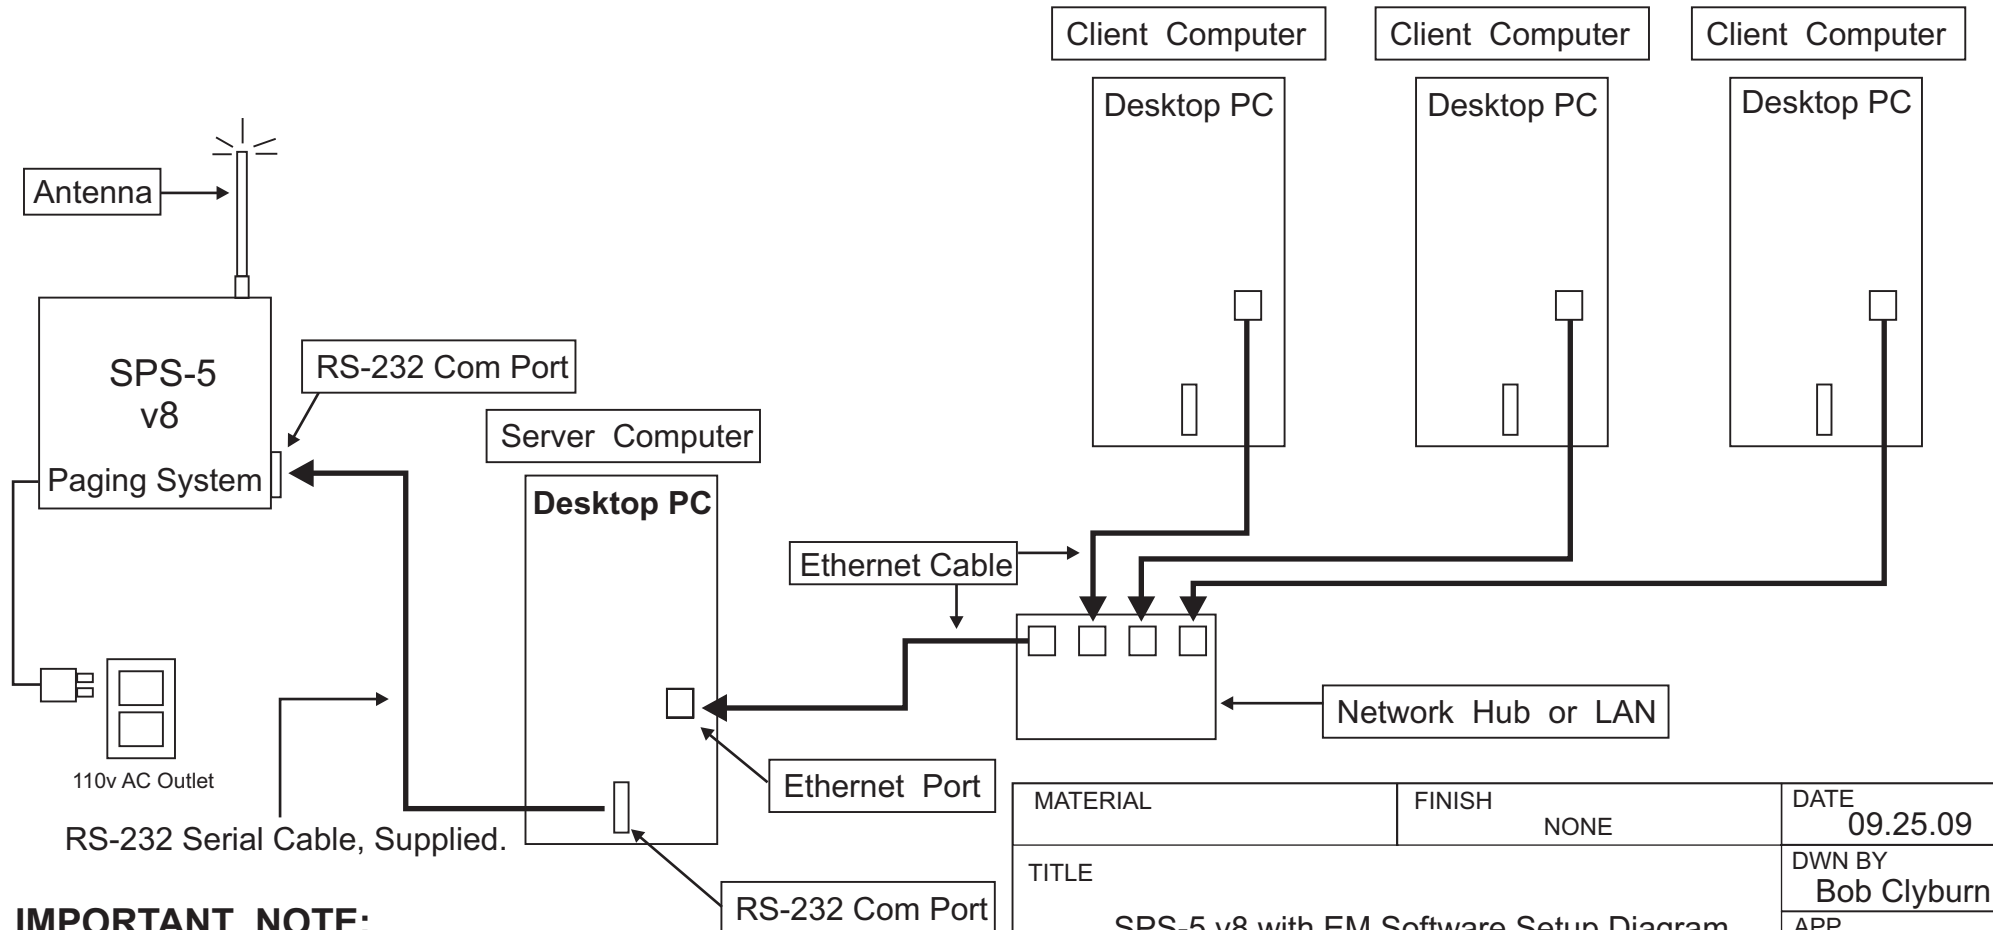

# SPS-5 v8 Paging System with WaveWare Enterprise Messaging Software Setup Diagram

WaveWare Enterprise Messaging Software is a Server / Client Software Package.

**NOTE:**

The "Unlimited Client" version offers the ability to send a paging message thru a Web Browser, instead of installing a Client on all computers, BUT IIS Must be turned OFF.